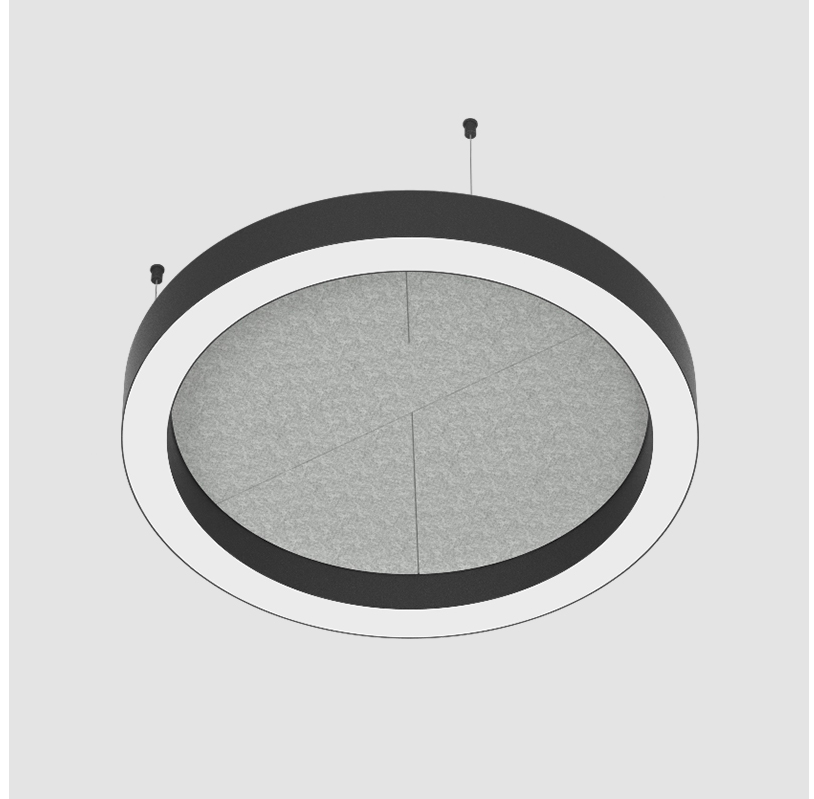

GLORIOUS SLIM ACOUSTIC SUSPENSION

A300728-

base number LED Dimming Color Temperature Finishes (Diamond) Finishes (Triangle) Finish Options Diffuser Options Cable Length

- To build a product code in our configurator select the specify button on the base model # product page
- To build a manual product code on this datasheet choose from the options listed below in blue font and add the suffix to the base model #

GENERAL

Series: Glorious Slim Acoustic
 Brand: Prolicht
 Division: Architectural
 Mounting Type: Suspension
 Mounting Location: Ceiling
 Subcategory: Acoustic

PHYSICAL

Shape: Round
 Length (mm): 800
 Length (in): 31 1/2
 Width (mm): 90
 Width (in): 3 9/16
 Light Distribution: Direct
 Weight (kg): 9.026
 Weight (lbs): 19.90
 Diffuser: PMMA - Opal / Micro-Prism
 Fixture Finish: SSR / BKV / CWI / CRY / HAB / UFT / ITA / RUA / FTG / MYG / LOD / PUS / FRO / FUP / KIA / POP / BLS / SPG / MEY / GOH / GUM / CHC / COM / ABZ / JAG / OBR / MOS / ROR
 Accent Finish: ANC / ASH / BNA / BTC / BZE / CEL / EGG / EVG / FOG / FOS / FST / FUA / IRI / IRO / KHA / LIC / LIM / MER / MSN / MUS / ONX / PEA / PLU / POL / PPY / RAY / ROY / RST / STE / SWD / TAN / TAU
 Fixture Material: Aluminum
 Cable Details: 2 000mm / 78 3/4" or 6 000mm / 236 1/4" Transparent Cable

Certified By: CSA Certified to UL and CSA Standards
 IP rating: IP20

GLORIOUS SLIM ACOUSTIC SUSPENSION

A300728-

PROJECT	_____
TYPE	_____
SPECIFIER	_____
QUANTITY	_____
DATE	_____

A

GLORIOUS SLIM ACOUSTIC SUSPENSION

GENERAL

Series: Glorious Slim Acoustic
 Brand: Prolight
 Division: Architectural
 Mounting Type: Suspension
 Mounting Location: Ceiling
 Subcategory: Acoustic

PHYSICAL

Shape: Round
 Length (mm): 800
 Length (in): 31 1/2
 Width (mm): 90
 Width (in): 3 9/16
 Light Distribution: Direct / Indirect
 Weight (kg): 9.026
 Weight (lbs): 19.90